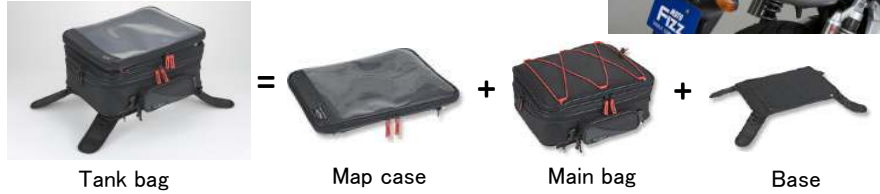

MOTO FIZZ

Multi System Tank Bag

MFK-061 Black

MFK-062 Gray

Size: 190 (H) × 260 (W) × 340 (D)mm

Useful multi functions:

Change from Map case → Seat bag → Tank bag!

*Base, Main bag, Map case are detachable by the zipper.

You can arrange easily & freely for your comfortable touring!

*There are two ways to use this as Seat bag:

1: Buckle up at four points by tying up the seat with the belt.

2: Hook up with the individual four belts.

*Safe and certain installation with the individual angle adjustable strong magnet flaps!!

*You can change the capacity between 12L~18L.

Strong Magnet	Safety Belt	Capacity 12-18L	Rain cover

Navigation Tank Bag 2

MV-02 Black

Size: 180 (H) × 210 (W) × 350 (D)mm

*Tank bag for motorcycle navigation system

*Including the power socket that has code for wiring and the waterproof connector for motorcycles.

Check the "Application Chart" for your portable navigation match.

Shock absorption structure + magnet flap + belt = SAFETY FEATURES!!

Strong Magnet	Capacity 6.6L	Rain cover

Bind System Navi Bag

MV-03 Black

Size: 180 (H) × 220 (W) × 360 (D)mm

Possible to carry the Portable Navigation!

*Install the exclusive attachment (sold separately) to the tank cap, and easy to detach the bag and navigation.

*Including the power socket that has code for wiring and the waterproof connector for motorcycles.

<Application Chart for Navigation> MV-02, MV-03, MV-101

Capacity 6L	Rain cover