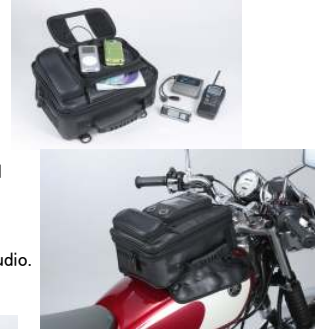

*Has original code port for cell phone and audio.

Strong Magnet	Safety Belt	Capacity 7ℓ	Rain cover
---------------	-------------	-------------	------------

Tank Bag Light

MFK-027 Black

MFK-028 Blue

Size: 110 (H) × 210 (W) × 300 (D)mm