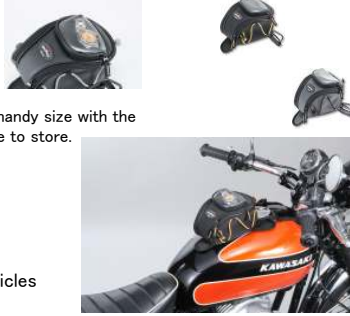

setting on the ZZR1400

Putting on the rain cover.

MOTO FIZZ

Mini Tank Bag

- MFK-088** Nylon Black
- MFK-089** Synthetic Black Leather
- MFK-090** Matte Black
- MFK-091** Titanium Silver
- Size: 100(H) × 145 (W) × 180(D)mm

Strong Magnet Safety Belt Capacity 1.5ℓ

Stylish & Compact!

*Useful and handy size with the one big space to store.

- *Easy carrying by putting karabiner on your belt loop.
- *You can store your watch or small articles in the clear-top pocket.
- *The streamline-shaped zipper makes easy to open/close bag.