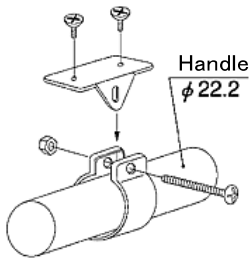

Color: Black 2pcs/set

- * Utilize 6mm ϕ screws for number plate fixing hole.
- * Made of zinc die-casted.

Plate Hook

MF-4612

Color: Black

- * Easy installation with number plate
- * Easy to hook up with elastic cord and net.
- * Simple
- * size 30x240x25mm

Heat Protector

MF-4501

Color: Silver

Size: 129mm x 60mm

- * Protect rider and side bag from heat of muffler.
- * Available for muffler diameter range of 65-112mm

Clock Holder for handle

MF-4548

Color: Black

* Designed to fix clock and other small accessory on this holder which is fixed to the handle bar (up to 22.2mm handlebar).

Thermo Clock

MF-4632

Color: Silver

Size: 20(H)x39(W)x44(D)mm

* Rain-proof

- * Choose either 12 hr or 24hr mode.
- * Thermo range between $-40^{\circ}\text{C} \sim +60^{\circ}\text{C}$
- * Battery LR43 included.
- * One touch holder included.
- * Available to fix on handle with part number MF-4548.