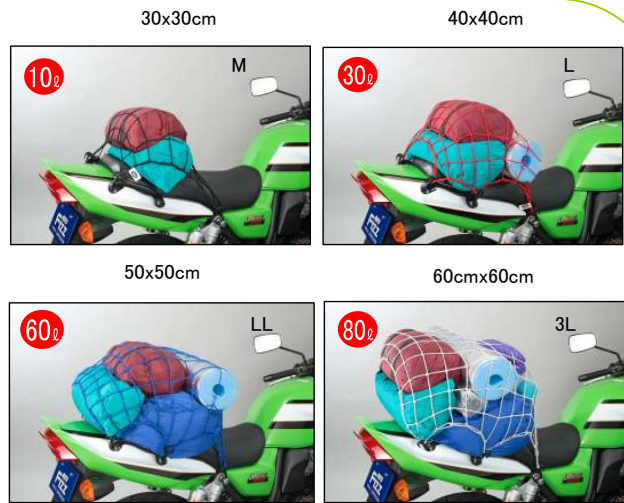

Touring Net V(Elastic Net)

size/capacity	Item # black	Item # red	Item # blue	Item # gray	mesh pitch
M/10L	MF-4560	MF-4561	MF-4562	MF-4641	7x7
L/30L	MF-4563	MF-4564	MF-4565	MF-4642	9x9
LL/60L	MF-4566	MF-4567	MF-4568	MF-4643	11x11
3L/80L	MF-4644	MF-4645	MF-4646	MF-4647	13x13

- Very detailed braiding. Elasticity 200%.
- Stable hold.
- Slim but powerful hooks enable to hold the cargo tight.
- Very reliable hooks for the material combining steel and plastic.