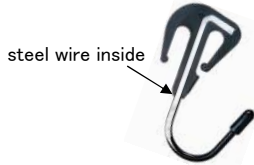

MOTO FIZZ

Carrying Cord (Elastic cord)

1-V MF-4600	1-V MF-4601	1-V MF-4602	Length 100cm	Dia.7mm
2-V MF-4603	2-V MF-4604	2-V MF-4605	Length 200cm	Dia.7mm
3-V MF-4606	3-V MF-4607	3-V MF-4608	Length 62~106cm	Dia.7mm
4-V MF-4649	4-V MF-4650	4-V MF-4651	Length 300mm	Dia.7mm

- Slim but powerful hooks enable to hold the cargo tight.
- Very reliable hooks for the material combining steel and plastic.