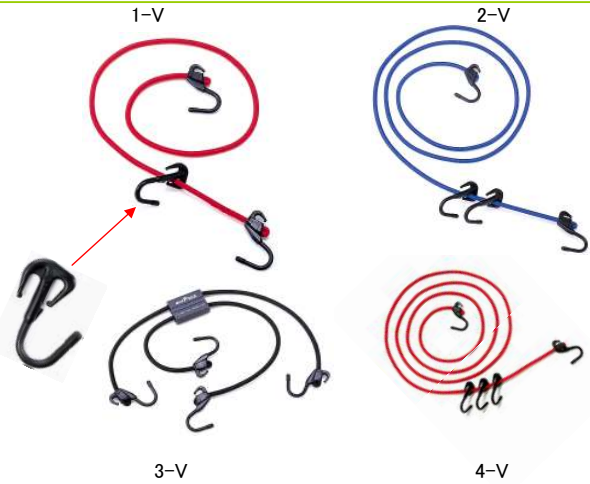

MOTO FIZZ

Carrying Cord (Elastic cord)

1-V MF-4600	1-V MF-4601	1-V MF-4602	Length 100cm	Dia.7mm
2-V MF-4603	2-V MF-4604	2-V MF-4605	Length 200cm	Dia.7mm
3-V MF-4606	3-V MF-4607	3-V MF-4608	Length 62~106cm	Dia.7mm
4-V MF-4649	4-V MF-4650	4-V MF-4651	Length 300mm	Dia.7mm

- * Slim but powerful hooks enable to hold the cargo tight.
- * Very reliable hooks for the material combining steel and plastic.

Touring Net V(Elastic Net)

size/capacity	Item # black	Item # red	Item # blue	Item # gray	mesh pitch
M/10L	MF-4560	MF-4561	MF-4562	MF-4641	7x7
L/30L	MF-4563	MF-4564	MF-4565	MF-4642	9x9
LL/60L	MF-4566	MF-4567	MF-4568	MF-4643	11x11
3L/80L	MF-4644	MF-4645	MF-4646	MF-4647	13x13

- * Very detailed braiding. Elasticity 200%.
- * Stable hold.
- * Slim but powerful hooks enable to hold the cargo tight.
- * Very reliable hooks for the material combining steel and plastic.

Unique hook design

V Hook

MF-4623 2pcs/set

- * Core wire is hardened steel ensures higher performance against deformation and breakage of hooks.
- * Surface of main hooks are coated with soft resin to prevent from scratch
- * Hooks are low profile thus convenient to hook in small space.
- * Sub hooks help to adjust tension of elastic cord and elastic net.