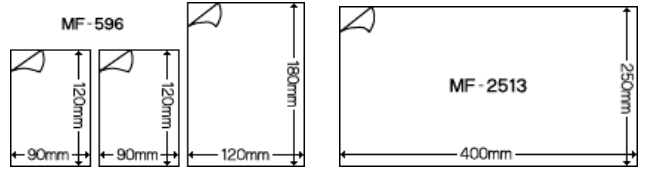

Protector Sheet / Protector Sheet 2

MF-596 (Protector Sheet) 3pcs/set

transparent

MF-2513 (Protector Sheet 2)

transparent

* Protect tank and side covers from scratch.

* Special transparent urethane film.